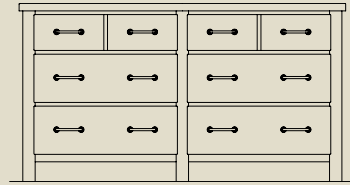

120-040 Triple Dresser

Overall Size: 66W x 19D x 36H in.
6 drawers
Shown on page 3

120-350 Two Drawer Nightstand

Overall Size: 27W x 17D x 27H in.
2 drawers
Shown on page front cover, page 2

Shown On Front Cover

120-250 Queen Size Panel Bed

69W x 92D x 56H in.
Headboard H: 56 in., Footboard H: 15.5 in.
(Also available as King. Also available as Headboard only.)